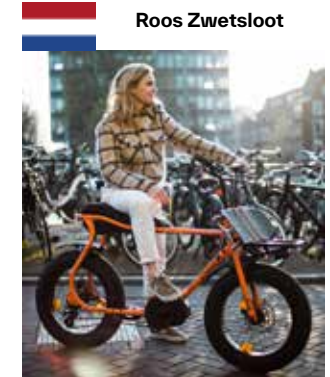

Gemeinsam fahren wir mit Stil, Selbstbewusstsein und einer Prise Rebellion. Herzlich willkommen bei RUFF CYCLES.

Check out our Official RUFF CYCLES brand anthem

Achraf Hakimi
Professional football player - Paris St. Germain and Morocco National Team

René Claußnitzer
Coolest trail runner out there

Roos Zwetsloot
Olympic Skateboarder

RUFF CYCLES Collaboration projects

RUFF CYCLES joined GIZEH x KangaROOS "420" Collab

RUFF CYCLES e-mobilizes Nike at Milan Design Week 23'