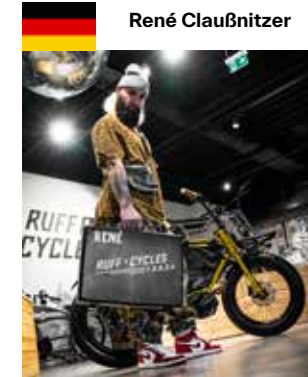

Our Culture

We are absolutely thrilled by the number of people who share our enthusiasm for our extraordinary products.

When it comes to selecting our collaboration partners and ambassadors, it is not based on mere KPIs and sales figures. We seek those unique individuals who effortlessly resonate with our brand's pulsating energy and possess the audacity to challenge the limits of what RUFF CYCLES can achieve.

Together, let's ride with style, confidence, and a touch of rebellion. Welcome to RUFF CYCLES.

Wir freuen uns über die Begeisterung, die so viele Menschen für unsere einzigartigen Produkte teilen.

Wir wählen unsere Kooperationspartner und Botschafter nicht anhand von KPIs und Verkaufszahlen aus. Es geht darum, diejenigen zu finden, die mit unserer Marke harmonieren und die Fähigkeit haben, die Grenzen von RUFF CYCLES weiter auszudehnen.

Gemeinsam fahren wir mit Stil, Selbstbewusstsein und einer Prise Rebellion. Herzlich willkommen bei RUFF CYCLES.

Check out our Official RUFF CYCLES brand anthem

Achraf Hakimi
Professional football player - Paris St. Germain and Morocco National Team

With over 100 dedicated employees across two locations, RUFF CYCLES has built a solid foundation for success. We believe in our slogan, "Sicker than your average", which embodies our drive to constantly exceed expectations and push the boundaries of what is possible.